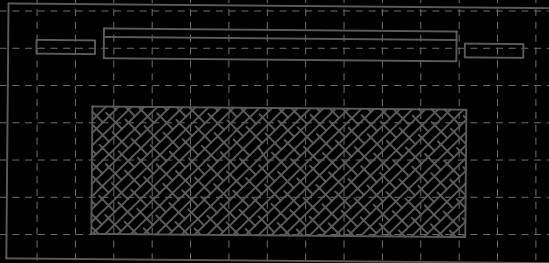

GLASS KITCHEN HOOD

Auto

timer

fan

up

down

power