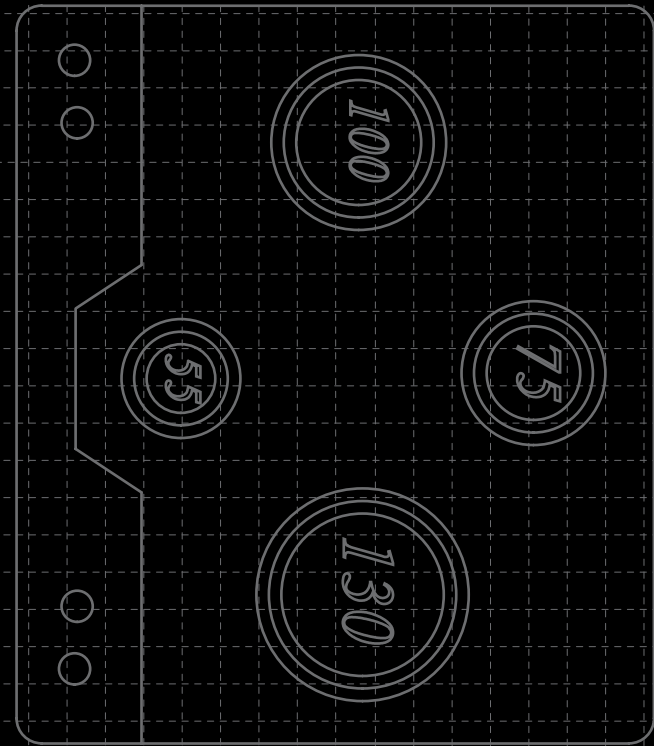

 ENERGY MOTOR

 LIGHT

 Improves efficiency & reduces air noise

 Allows ventilation to be vented to the top or back

GLASS GASS HOBS

G648

Glass Gas Hobs

- Dimensions: 52x88 cm
- Cutting dimensions: 48x84 cm