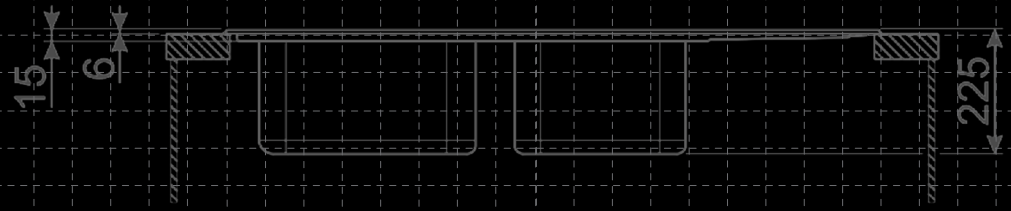

KITCHEN SINKS