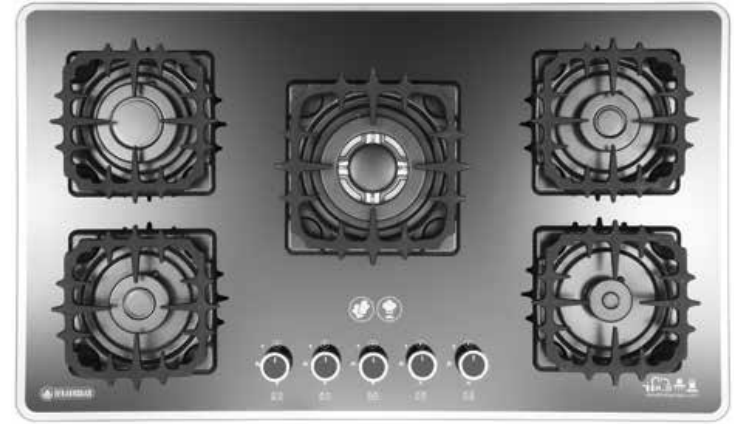

GLASS CERAMIC

FULL SAFETY

SAFETY SHUT-OFF

CAST IRON GRIDS

G643

Glass Gas Hobs

- Dimensions: 52x88 cm
- Cutting dimensions: 48x84 cm

- Anti-Stain & Anti-Scrath Safety Glass
- with Insulation Layer
- Gas Valves
- Thermocouple & Microswitches,
- Sabaf - Italy
- Spanish Bobbin
- 2nd Series
- Burner with 20% more
- Built Electric Speed High
- Efficiency Igniter in