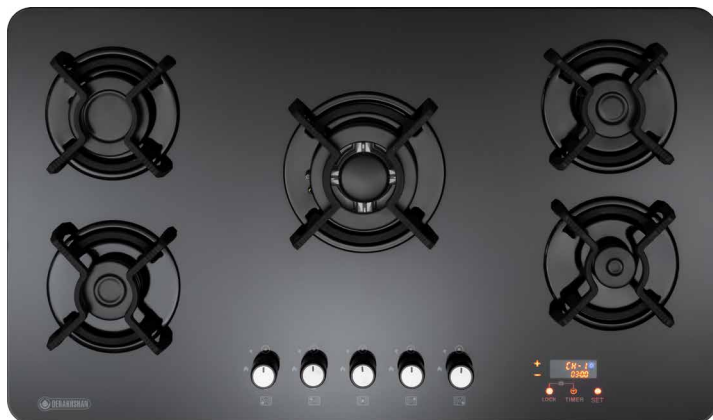

 ENERGY MOTOR

 LIGHT

 Improves efficiency & reduces air noise

 Allows ventilation to be vented to the top or back

GLASS GASS HOBS

G648

Glass Gas Hobs

- Dimensions: 52x88 cm
- Cutting dimensions: 48x84 cm