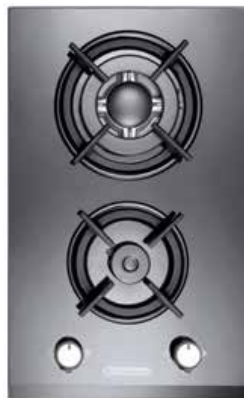

G201

Glass Gas Hobs

- Dimensions: 52x32 cm
- Cutting dimensions: 28.5x48.5 cm

- Anti-Stain & Anti-Scrath Safety Glass
- with Insulation Layer
- Gas Valves
- Thermocouple & Microswitches, Sabaf - Italy
- Spanish Bobbin
- 2nd Series
- Burner with 20% more
- Built Electric Speed High
- Efficiency Igniter in

نوع گاز: صفحه ای

جنس صفحه: شیشه ای سکوریت

نوع سر شعله: سری ۲

راندمان احتراق ۰ ۲٪ بالای حد استاندارد

شکل گارد: دایره

رنگ/طرح: مشکی

جنس ولوم: ولوم باکالیت/استیل

نوع فنکد: الکتریکی سرعت بالا جهت روشن شدن سریع شعله

G101

Glass Gas Hobs

- Dimensions: 52x32 cm
- Cutting dimensions: 28.5x48.5 cm

- Anti-Stain & Anti-Scrath Safety Glass
- with Insulation Layer
- Gas Valves
- Thermocouple & Microswitches, Sabaf - Italy
- Spanish Bobbin
- 2nd Series
- Burner with 20% more
- Built Electric Speed High
- Efficiency Igniter in

نوع گاز: صفحه ای

جنس صفحه: شیشه ای سکوریت

نوع سر شعله: سری ۲

راندمان احتراق ۰ ۲٪ بالای حد استاندارد

شکل گارد: دایره

رنگ/طرح: مشکی

جنس ولوم: ولوم باکالیت/استیل

نوع فنکد: الکتریکی سرعت بالا جهت روشن شدن سریع شعله