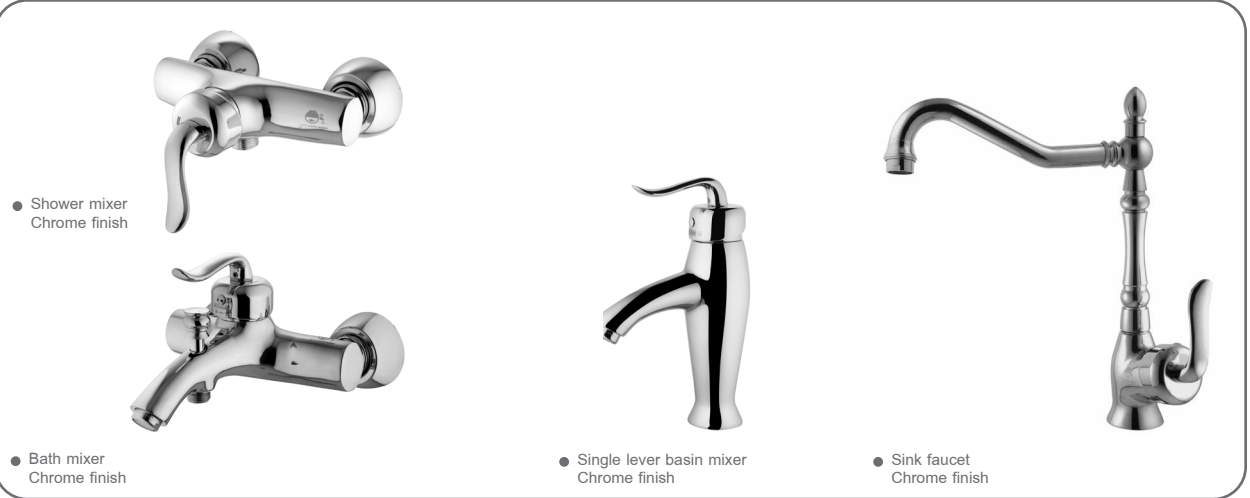

KAJJ

کاج

- Includes: 5 products
- Chrome finish
- Electrostatic coloring finish - WHITE

- Shower mixer
Chrome finish
- Bath mixer
Chrome finish
- Single lever basin mixer
Chrome finish
- Sink faucet
Chrome finish

ARCH

آرک

- Includes: 4 products
- Chrome finish

NADIA

ناديا

- Includes: 5 products
- Chrome finish

Derakhshan Kitchen Appliances, Bath & Kitchen Fittings
visit us @ derakhshancompany.com

AVA