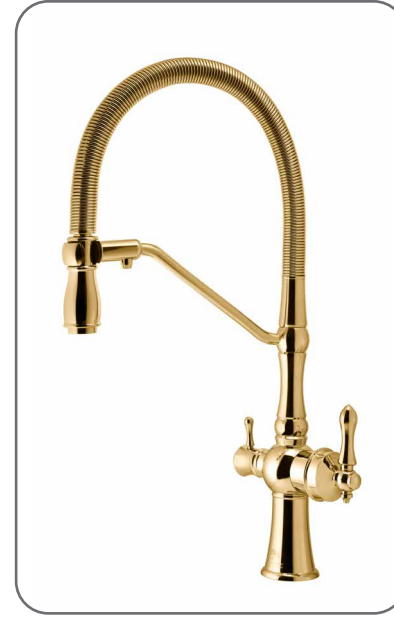

ALMAS

الماس
ظرفشویی فنری
دومنظوره

- 2in1-Pull-down
- Chrome finish
- PVD finish
- Brushed PVD finish
- Brushed chrome finish

ALMAS

الماس
ظرفشویی فنری
دومنظوره

- 2in1-Pull-down
- Chrome finish
- PVD finish
- Brushed PVD finish
- Brushed chrome finish

ALMAS

الماس
ظرفشویی فنری
دومنظوره

- 2in1-Pull-down
- Chrome finish
- PVD finish
- Brushed PVD finish
- Brushed chrome finish

AQUA

آکوا
ظرفشویی فنری
دومنظوره

- 2in1-Pull-down
- Chrome finish
- PVD finish

Derakhshan Kitchen Appliances, Bath & Kitchen Fittings
visit us @ derakhshancompany.com