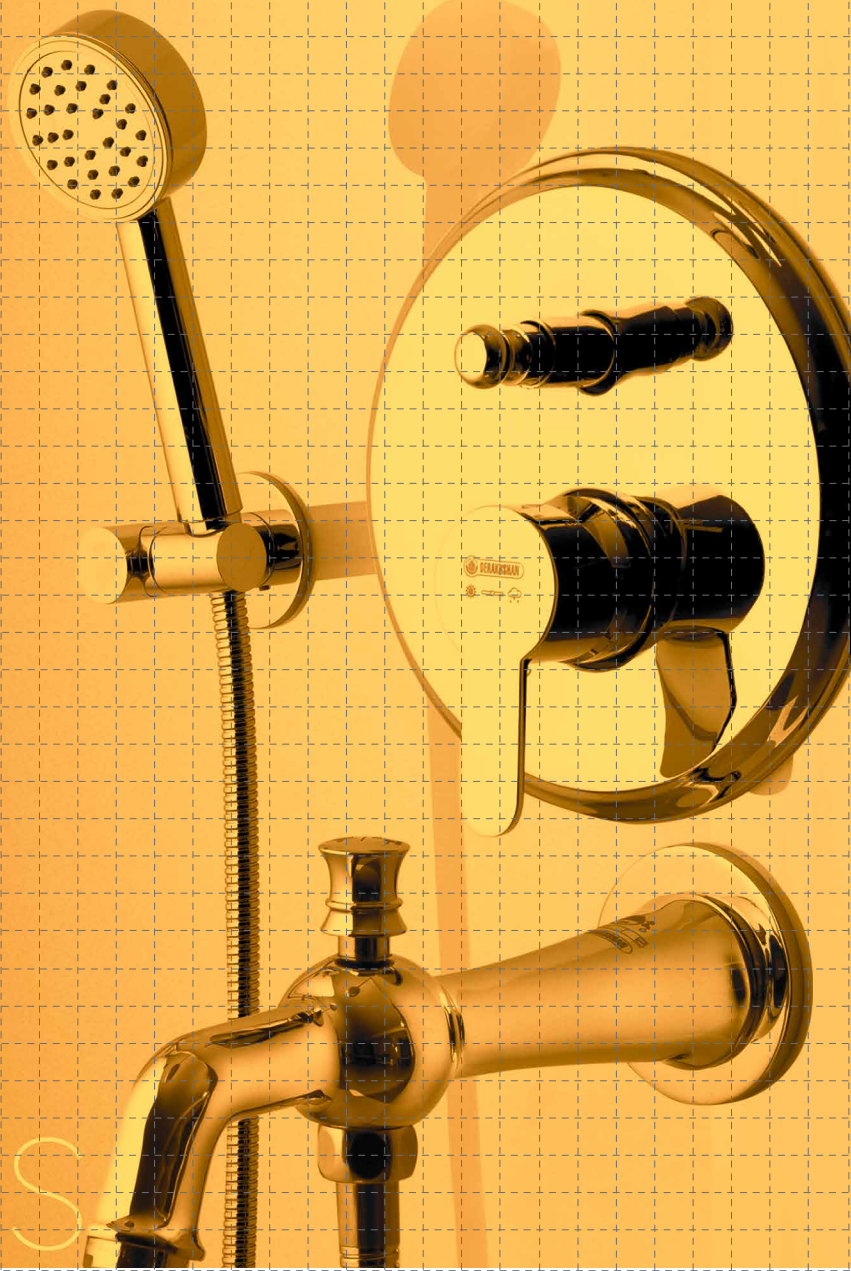

Derakhshan Kitchen Appliances, Bath & Kitchen Fittings
visit us @ derakhshancompany.com

CLARION
LOOK FOR THE
WATER SENSE

BUILT IN

DERAKHSHA
FAUCETS,
SHOWERS,
KITCHEN &
BATH FITTINGS

ALPHA TYPE 1

آلفا تیپ ۱ دوش دیواری