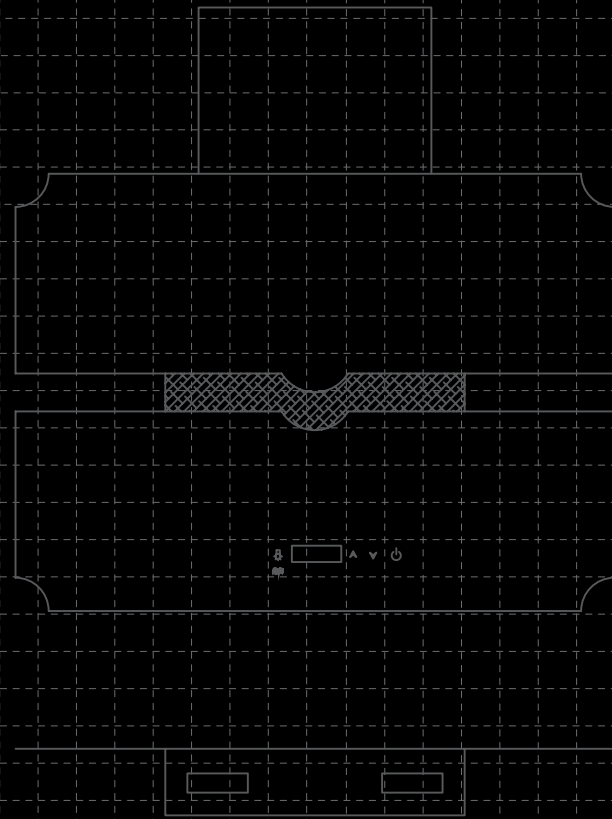

GLASS KITCHEN HOOD

Auto

timer

fan

up

down

power