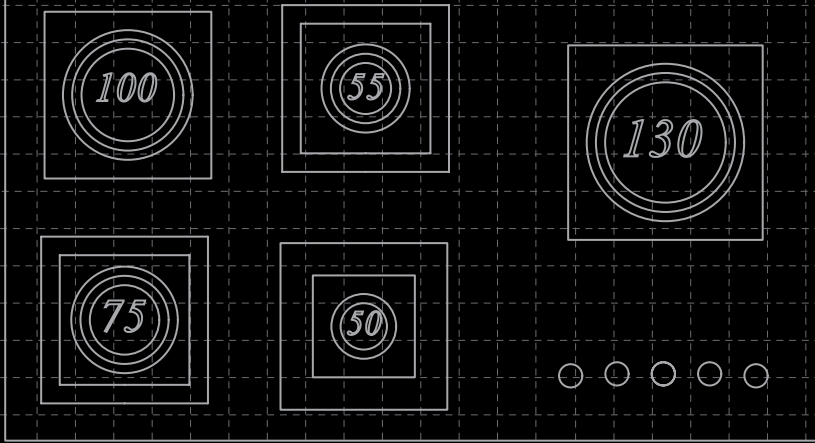

 ENERGY MOTOR

 LIGHT

 Improves efficiency & reduces air noise

 Allows ventilation to be vented to the top or back

GLASS GASS HOBS

G648

Glass Gas Hobs

- Dimensions: 52x88 cm
- Cutting dimensions: 48x84 cm