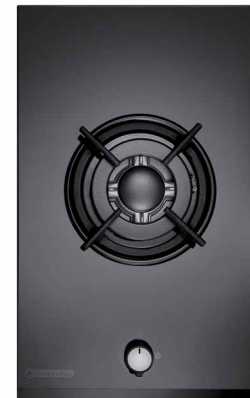

G201

Glass Gas Hobs

- Dimensions: 52x32 cm
- Cutting dimensions: 28.5x48.5 cm

- Anti-Stain & Anti-Scrath Safety Glass
- with Insulation Layer
- Gas Valves
- Thermocouple & Microswitches, Sabaf - Italy
- Spanish Bobbin
- 2nd Series
- Burner with 20% more
- Built Electric Speed High
- Efficiency Igniter in

نوع گاز: صفحه ای

جنس صفحه: شیشه ای سکوریت

نوع سر شعله: سری ۲

راندمان احتراق ۰ ۲٪ بالای حد استاندارد

شکل گارد: دایره

رنگ/طرح: مشکی

جنس ولوم: ولوم باکالیت/استیل

نوع فنکد: الکتریکی سرعت بالا جهت روشن شدن سریع شعله

G101

Glass Gas Hobs

- Dimensions: 52x32 cm
- Cutting dimensions: 28.5x48.5 cm

- Anti-Stain & Anti-Scrath Safety Glass
- with Insulation Layer
- Gas Valves
- Thermocouple & Microswitches, Sabaf - Italy
- Spanish Bobbin
- 2nd Series
- Burner with 20% more
- Built Electric Speed High
- Efficiency Igniter in

نوع گاز: صفحه ای

جنس صفحه: شیشه ای سکوریت

نوع سر شعله: سری ۲

راندمان احتراق ۰ ۲٪ بالای حد استاندارد

شکل گارد: دایره

رنگ/طرح: مشکی

جنس ولوم: ولوم باکالیت/استیل

نوع فنکد: الکتریکی سرعت بالا جهت روشن شدن سریع شعله