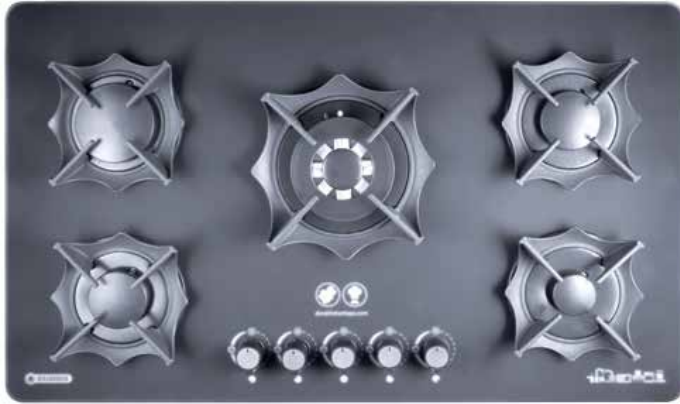

G628

Glass Gas Hobs

- Dimensions: 52x88 cm
- Cutting dimensions: 48x84 cm

- Anti-Stain & Anti-Scrath Safety Glass with Insulation Layer
- Gas Valves
- Thermocouple & Microswitches, Sabaf - Italy
- Spanish Bobbin
- 2nd Series
- Burner with 20% more
- Built Electric Speed High
- Efficiency Igniter in

نوع گاز: صفحه ای

جنس صفحه: شیشه ای سکوریت

نوع سر شعله: سری ۲

راندمان احتراق ۲۰٪ بالای حد استاندارد

محل قرارگیری پلویز: وسط

شکل گارد: دایره

رنگ/طرح: مشکی مات

جنس ولوم: ولوم باکالیبت/استیل

نوع فندک: الکتریکی سرعت بالا جهت روشن شدن سریع شعله

GLASS CERAMIC

FULL SAFETY

SAFETY SHUT-OFF

CAST IRON GRIDS