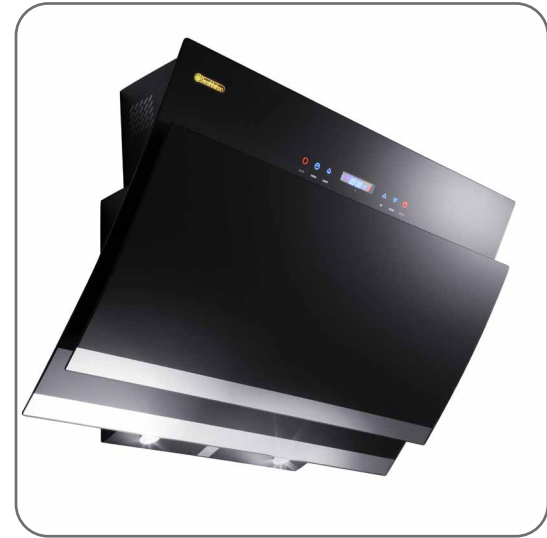

FULL TOUCH

REMOTE CONTROL

LED LIGHT

ENERGY MOTOR

Improves efficiency & reduces air noise

Allows ventilation to be vented to the top or back

APRIL STEEL

Kitchen Hood